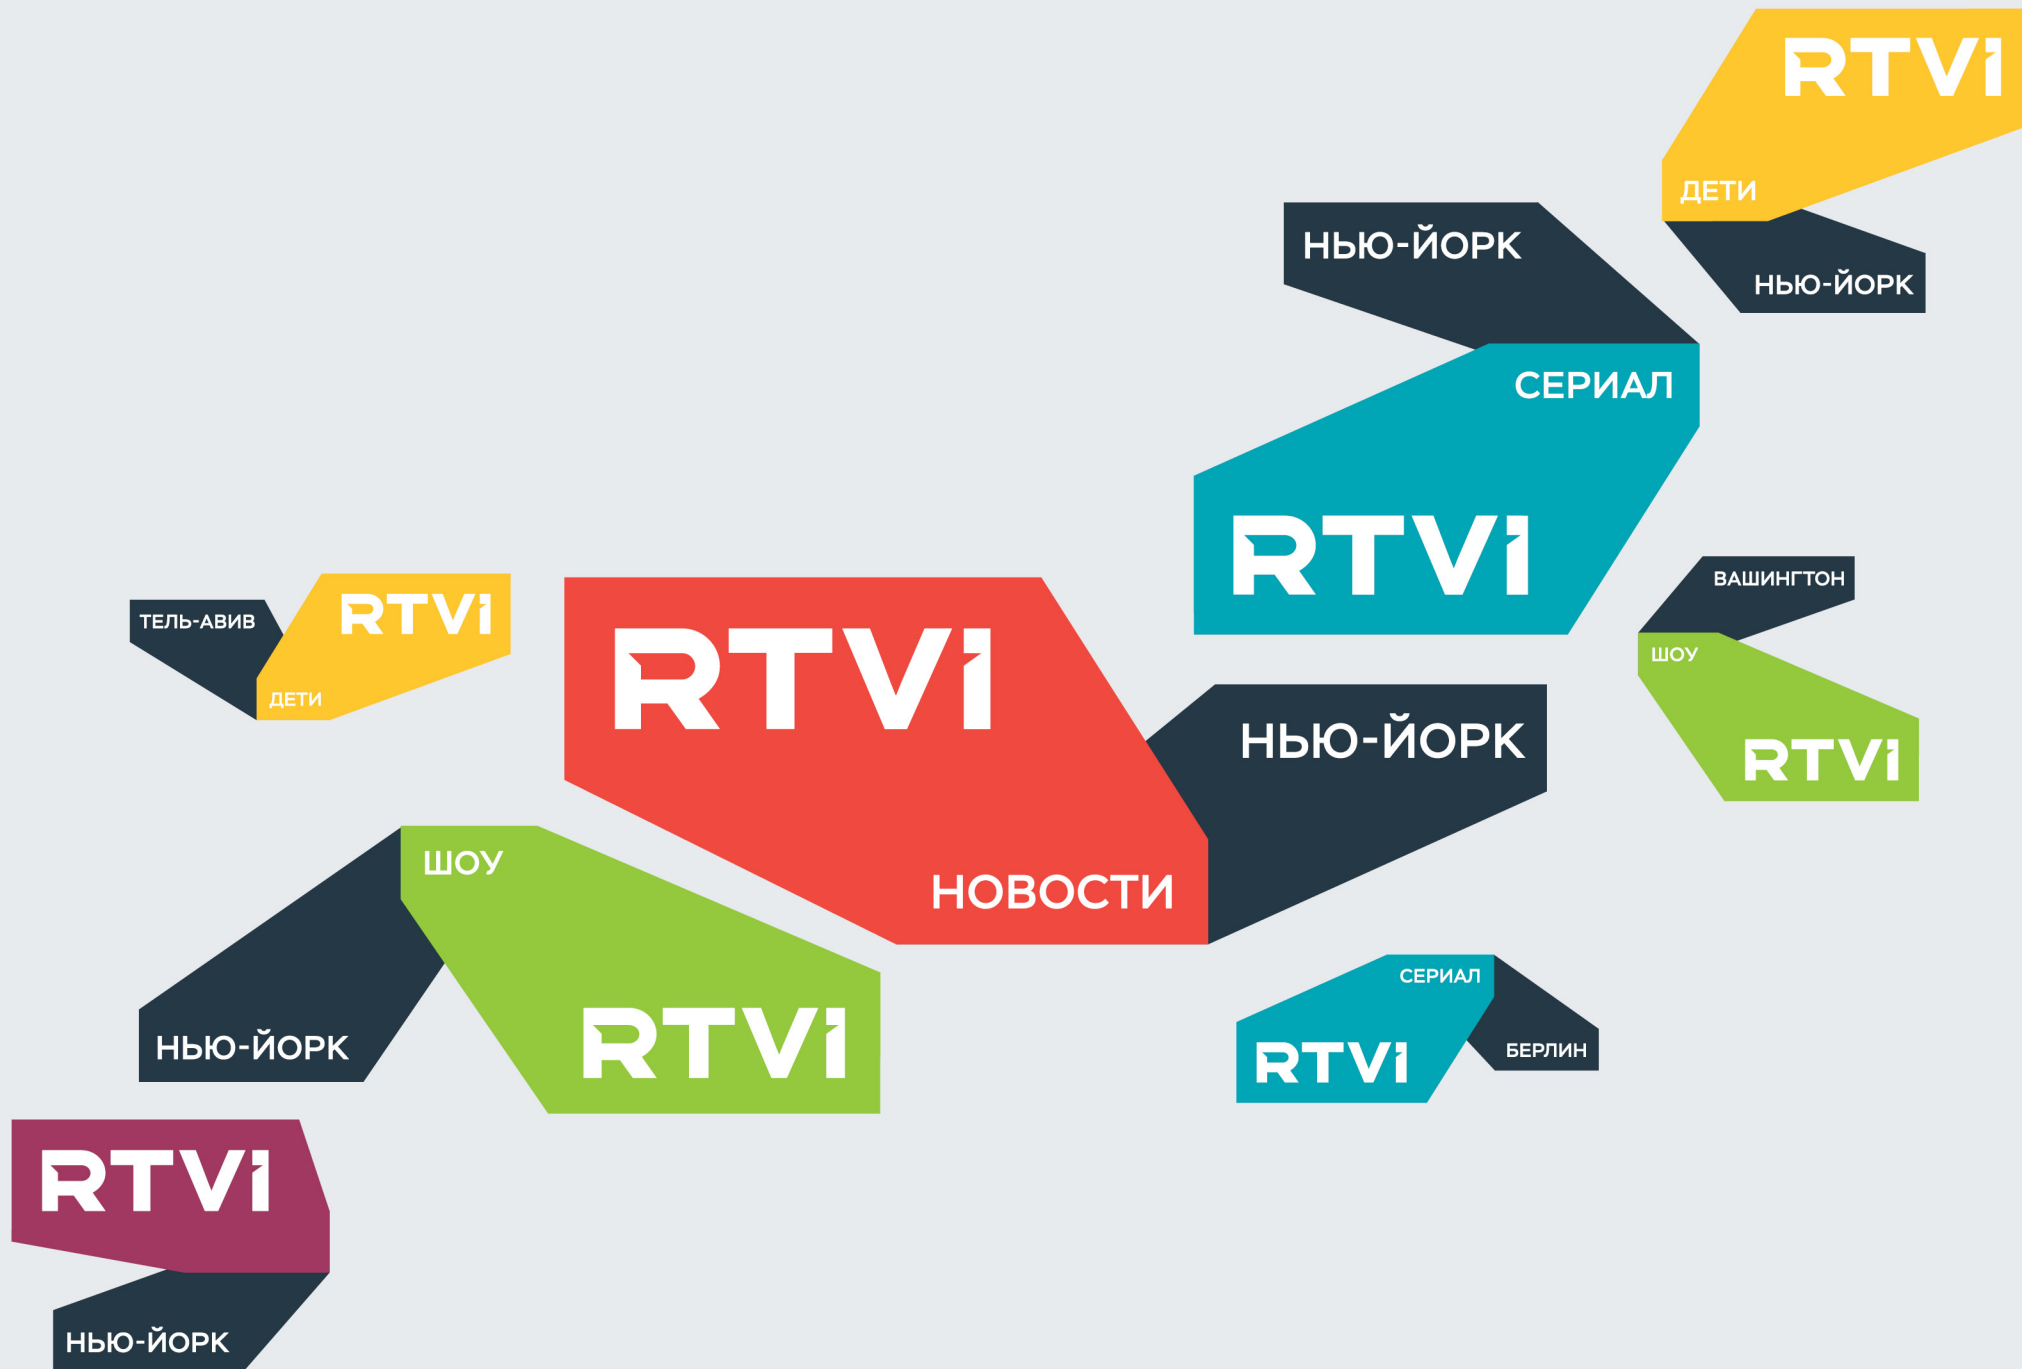

2002

2017

Before

After

A professional video camera is shown from a low angle, with its LCD monitor flipped out. The monitor displays a scene of two people sitting at a round table in a studio setting. Overlaid on the right side of the monitor is a large, semi-transparent pink trapezoidal shape containing the white text 'RTVI'.

RTVI

ПО ОБЕ СТОРОНЫ

RTV1

RTV1

НОВОСТИ

RTV1

ДЕТИ

СЕРИАЛ

RTV1

ШОУ

RTV1

СЕЙЧАС

RTV1

ШОУ

НЬЮ-ЙОРК

RTVI