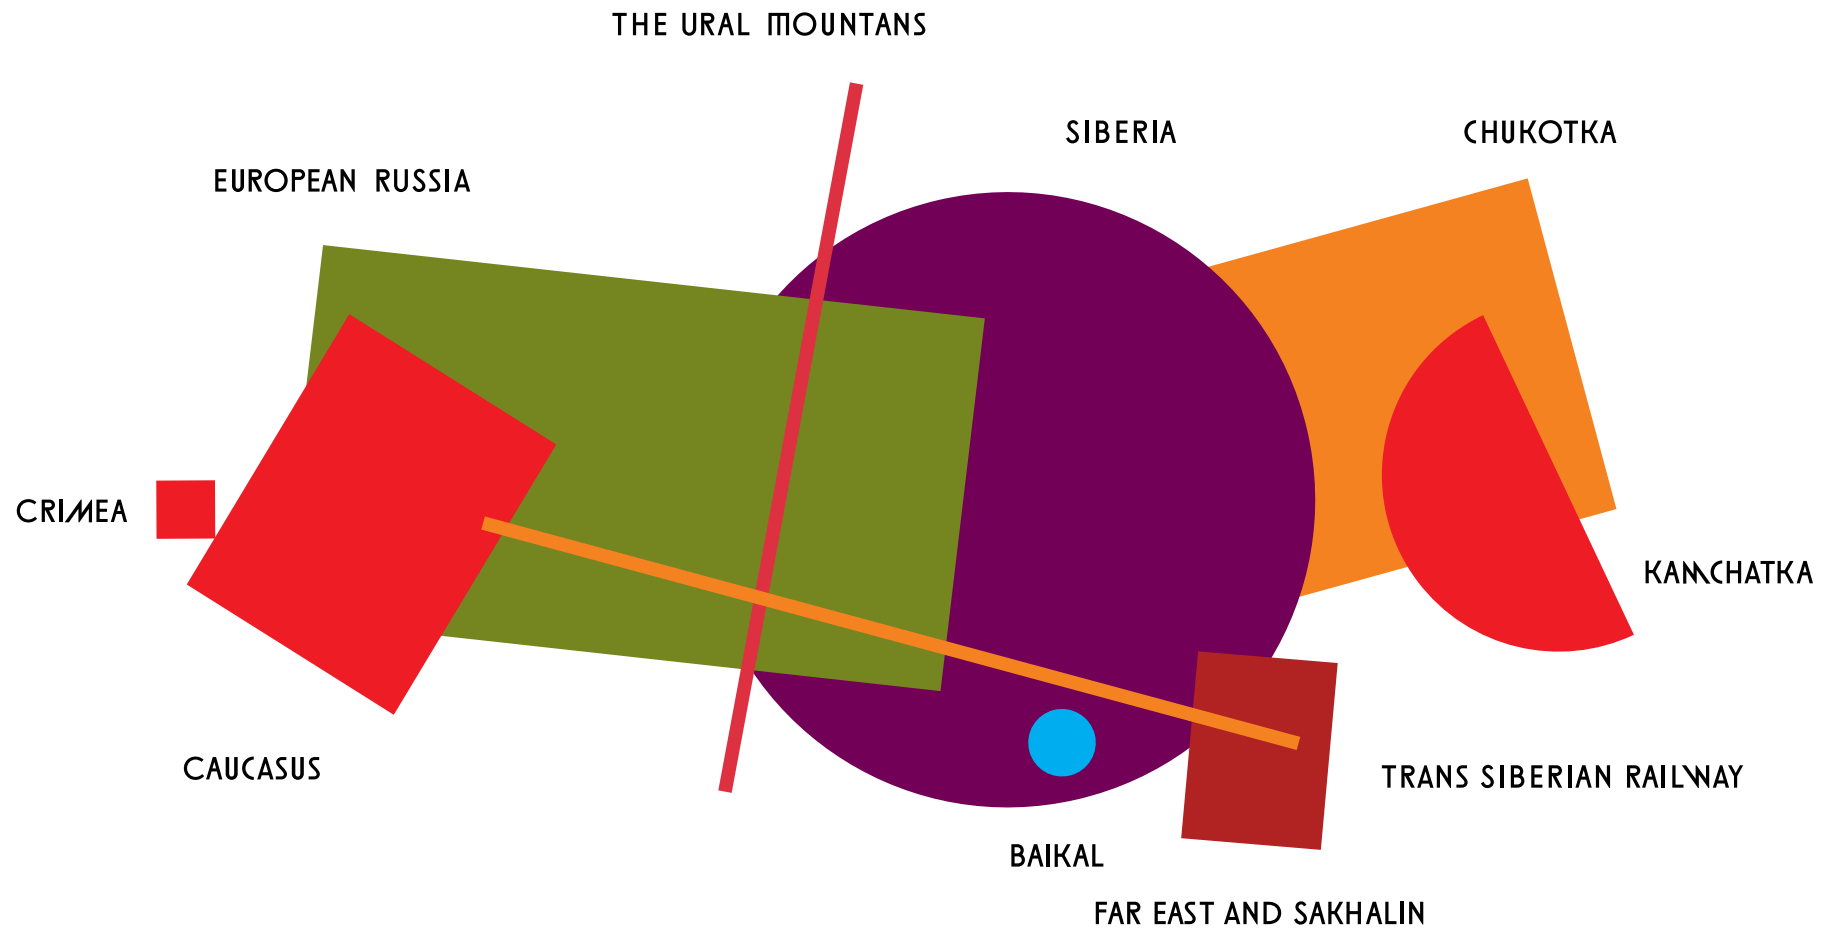

R U S S I A

THE WHOLE WORLD
WITHIN RUSSIA

5140 0012 2456 2346

VALID
THRU 09/14

Vladimir Lifanov

THE WHOLE WORLD WITHIN RUSSIA

Р

О

С

С

И

Я

THE WHOLE WORLD
WITHIN RUSSIA

MOSCOW HISTORICAL MUSEUM
12.11.2017/ 21.03.2018

RUSSIA

WELCOMETORUSSIA.COM

THE WHOLE WORLD
WITHIN RUSSIA

РОССИЯ

R

U

S

I

A

THE WHOLE WORLD WITHIN RUSSIA